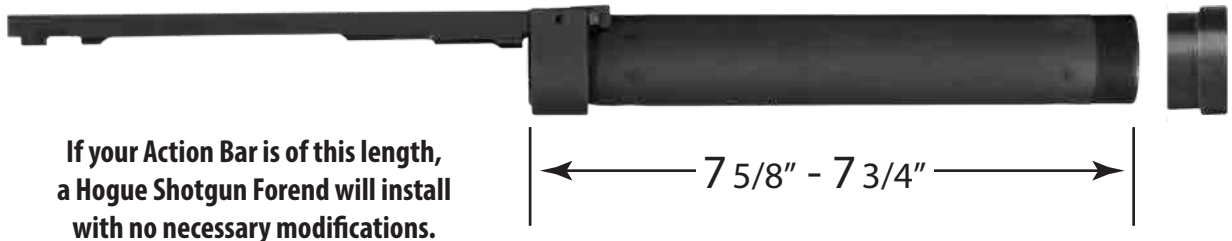

MOSSBERG 500 SERIES 12 GAUGE SHOTGUN ACTION BAR LENGTH CHART for Installation of Hogue™ Shotgun Forends

Verify which Action Bar is on your Mossberg 500 Series Shotgun:

HOGUE
P.O. Box 91360
Henderson, NV 89009
1-800-Get-Grip (438-4747)