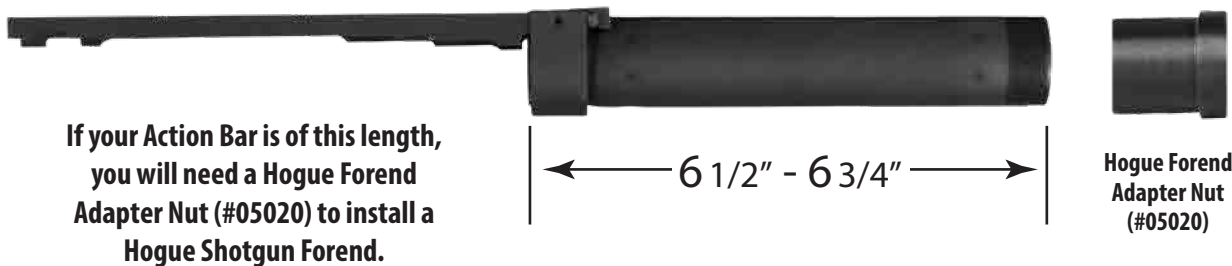

MOSSBERG 500 SERIES 12 GAUGE SHOTGUN ACTION BAR LENGTH CHART for Installation of Hogue™ Shotgun Forends

Verify which Action Bar is on your Mossberg 500 Series Shotgun:

HOGUE
P.O. Box 91360
Henderson, NV 89009
1-800-Get-Grip (438-4747)